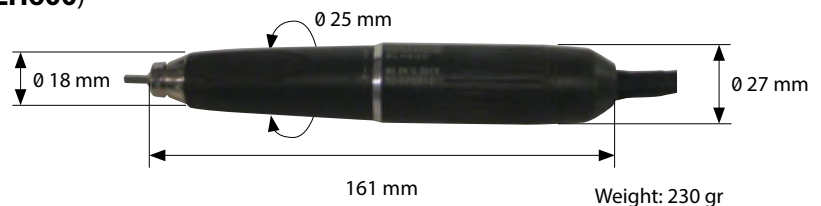

Super High Speed

50.000 rpm

Silent and High Torque

This powerful combination provides you with 230 W

Grande Hybrid Micromotor System set

Applying a new Hybrid System, one controller enables to use brush motor hand piece and brushless motor hand piece alternately. A first in the world!

Advantages

- Silent Construction
- RPM Digital Display
- Ego diagnostic System with Alarm
- Auto Cruise system
- Long Time operation
- Easy Collet change

BLH-600 ST Set consists of

- 1x Super high speed brushless handpiece (**BLH600**)
- 1x Hybrid controller (**GRC2000**)
- 1x Speed control foot pedal (**GRF60**)
- 2x Hand piece holder (**GRC02**)
- 1x Diamond points set (**DBS30**)
- 1x Collet changing jig set (**BLH6070**)